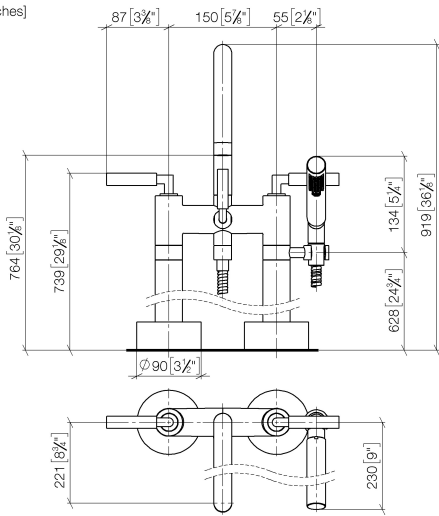

**TARA Two-hole bath mixer for free-standing assembly with hand shower set -
Brushed Chrome**

TARA

25 943 882

- 220mm projection
- pivotable spout 180°
- spout: circular, air-enriched flow
- Hand shower: COMPACT RAIN, max. flow rate 6.8 l/min (at 3 bar)
- hand shower with anti-scale system
- rotary diverter for bath/shower
- total height 920 mm
- stand pipes height 628 mm
- height up to aerator 765 mm
- slide-on rosettes Ø 90 mm
- gauge 150 mm
- metal shower hose 1250mm with integrated anti-twist protection
- pivotable shower holder on the right foot
- max. flow 22 l/min at 3 bar flow pressure

**TARA Two-hole bath mixer for free-standing assembly with hand shower set -
Brushed Chrome**

TARA

25 943 882
mm [inches]

Flow rate chart

Codes & Standards

ASME
A112.18.1/CSA
B125.1

TARA Two-hole bath mixer for free-standing assembly with hand shower set -
Brushed Chrome